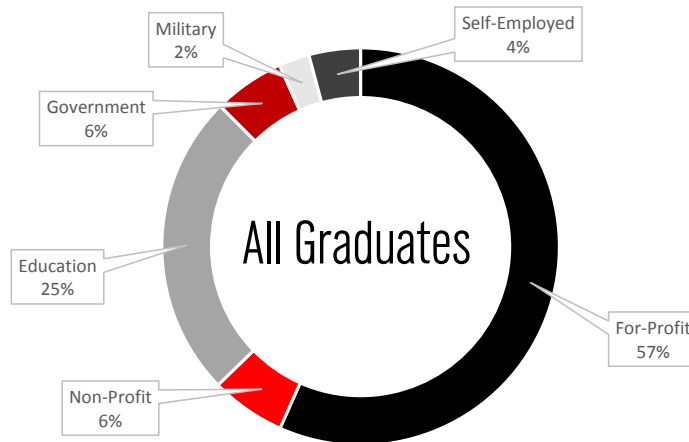

Annual Report of Graduates | 2013/2014

University of Nebraska- Lincoln

Student Outcomes Post-Graduation

	UNL	CASNR	ARCH	A&S	CBA	EHS	ENG	FPA	JMC	PACS
% of all bachelors graduates reporting employment	52.3%	69.7%	41.0%	38.5%	52.0%	52.7%	60.9%	45.0%	81.1%	40.3%
% of all bachelors graduates reporting graduate school	20.9%	13.2%	44.3%	32.3%	12.1%	22.3%	21.7%	13.2%	5.3%	18.1%
% of bachelors graduates in job search reporting employment	67.0%	80.7%	73.5%	58.1%	59.8%	68.8%	78.5%	53.7%	85.6%	50.0%
Of those reporting employment, % in Nebraska (bachelors graduates)	74.0%	78.8%	64.0%	74.7%	75.7%	83.3%	58.0%	66.0%	65.3%	74.1%
Of those reporting employment, % in Nebraska (all undergraduates, masters, doctorate)	69.7%	73.0%	53.2%	65.0%	71.7%	77.9%	57.3%	64.7%	66.0%	N/A

The University of Nebraska-Lincoln is an equal opportunity educator and employer.

Annual Report of Graduates | 2013/2014

University of Nebraska- Lincoln

Employment Sector of Graduates

The University of Nebraska-Lincoln is an equal opportunity educator and employer.