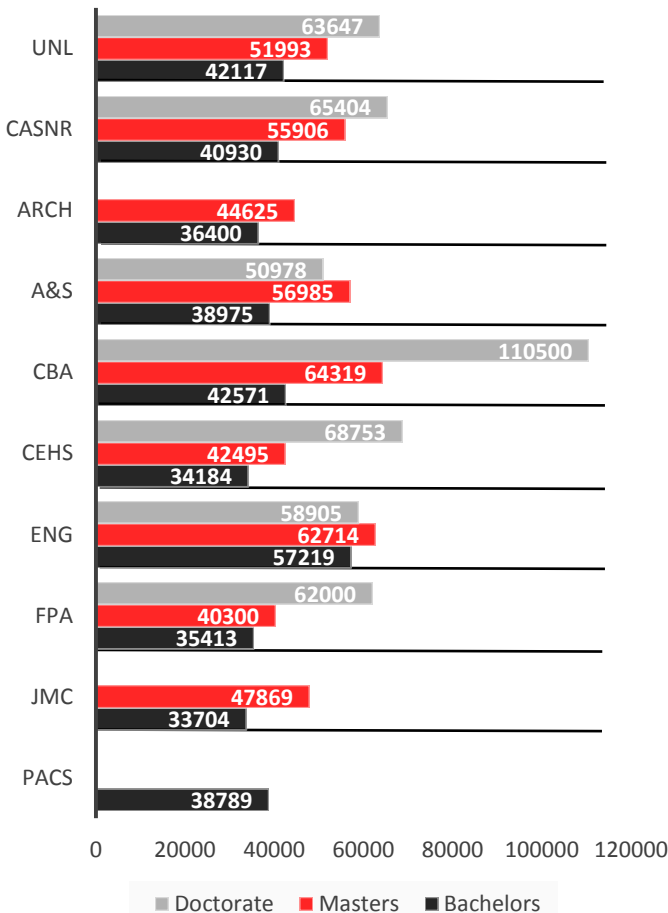

Annual Report of Graduates | 2013/2014

University of Nebraska- Lincoln

Student Outcomes Post-Graduation

	UNL	CASNR	ARCH	A&S	CBA	EHS	ENG	FPA	JMC	PACS
% of all bachelors graduates reporting employment	52.3%	69.7%	41.0%	38.5%	52.0%	52.7%	60.9%	45.0%	81.1%	40.3%
% of all bachelors graduates reporting graduate school	20.9%	13.2%	44.3%	32.3%	12.1%	22.3%	21.7%	13.2%	5.3%	18.1%
% of bachelors graduates in job search reporting employment	67.0%	80.7%	73.5%	58.1%	59.8%	68.8%	78.5%	53.7%	85.6%	50.0%
Of those reporting employment, % in Nebraska (bachelors graduates)	74.0%	78.8%	64.0%	74.7%	75.7%	83.3%	58.0%	66.0%	65.3%	74.1%
Of those reporting employment, % in Nebraska (all undergraduates, masters, doctorate)	69.7%	73.0%	53.2%	65.0%	71.7%	77.9%	57.3%	64.7%	66.0%	N/A

Average Wages by college/degree

Top Graduate School Destinations for UNL grads

2013-14	2012-13
University of Nebraska-Lincoln	University of Nebraska-Lincoln
University of Nebraska Medical Center	University of Nebraska Medical Center
University of Nebraska at Omaha	University of Nebraska at Omaha
Creighton University	Creighton University
Iowa State University	University of South Dakota
University of Nebraska at Kearney	University of Nebraska at Kearney
University of Kansas	University of Iowa
Ohio State University	Doane College
Kansas State University	Iowa State University
University of Michigan	Southeast Community College
Michigan State University	University of Kansas
Colorado State University	University of California Los Angeles
Southeast Community College	George Washington University
Union College	Rockhurst University
University of Iowa	University of Maryland

The University of Nebraska-Lincoln is an equal opportunity educator and employer.