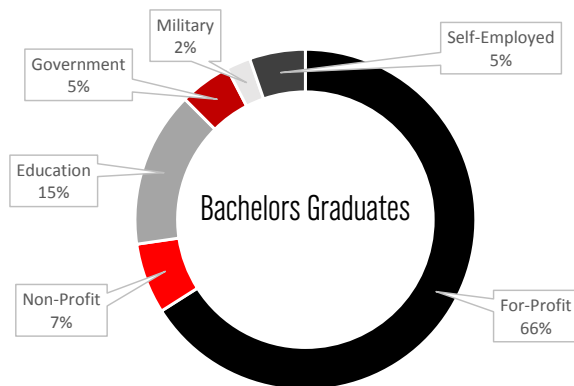

Annual Report of Graduates | 2013/2014

University of Nebraska- Lincoln

Employment Sector of Graduates

The University of Nebraska-Lincoln is an equal opportunity educator and employer.