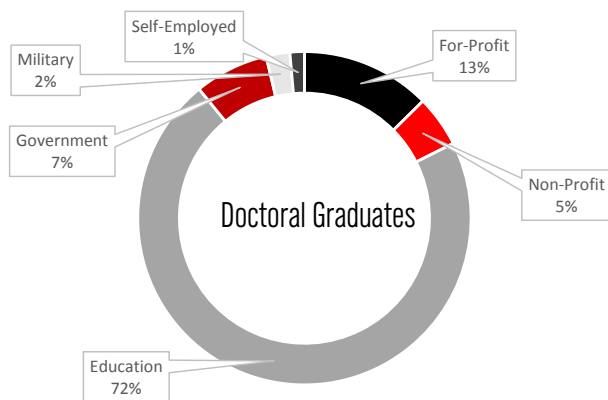

Annual Report of Graduates | 2013/2014

University of Nebraska- Lincoln

Student Outcomes Post-Graduation

	UNL	CASNR	ARCH	A&S	CBA	EHS	ENG	FPA	JMC	PACS
% of all bachelors graduates reporting employment	52.3%	69.7%	41.0%	38.5%	52.0%	52.7%	60.9%	45.0%	81.1%	40.3%
% of all bachelors graduates reporting graduate school	20.9%	13.2%	44.3%	32.3%	12.1%	22.3%	21.7%	13.2%	5.3%	18.1%
% of bachelors graduates in job search reporting employment	67.0%	80.7%	73.5%	58.1%	59.8%	68.8%	78.5%	53.7%	85.6%	50.0%
Of those reporting employment, % in Nebraska (bachelors graduates)	74.0%	78.8%	64.0%	74.7%	75.7%	83.3%	58.0%	66.0%	65.3%	74.1%
Of those reporting employment, % in Nebraska (all undergraduates, masters, doctorate)	69.7%	73.0%	53.2%	65.0%	71.7%	77.9%	57.3%	64.7%	66.0%	N/A

The University of Nebraska-Lincoln is an equal opportunity educator and employer.

Annual Report of Graduates | 2013/2014

University of Nebraska- Lincoln

Employment Sector of Graduates

The University of Nebraska-Lincoln is an equal opportunity educator and employer.