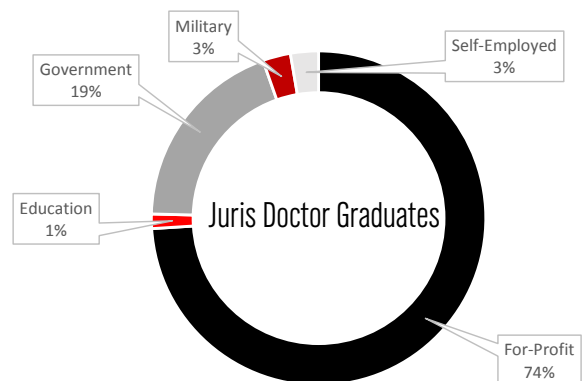

Annual Report of Graduates | 2013/2014

University of Nebraska- Lincoln

Student Outcomes Post-Graduation

	UNL	CASNR	ARCH	A&S	CBA	EHS	ENG	FPA	JMC	PACS
% of all bachelors graduates reporting employment	52.3%	69.7%	41.0%	38.5%	52.0%	52.7%	60.9%	45.0%	81.1%	40.3%
% of all bachelors graduates reporting graduate school	20.9%	13.2%	44.3%	32.3%	12.1%	22.3%	21.7%	13.2%	5.3%	18.1%
% of bachelors graduates in job search reporting employment	67.0%	80.7%	73.5%	58.1%	59.8%	68.8%	78.5%	53.7%	85.6%	50.0%
Of those reporting employment, % in Nebraska (bachelors graduates)	74.0%	78.8%	64.0%	74.7%	75.7%	83.3%	58.0%	66.0%	65.3%	74.1%
Of those reporting employment, % in Nebraska (all undergraduates, masters, doctorate)	69.7%	73.0%	53.2%	65.0%	71.7%	77.9%	57.3%	64.7%	66.0%	N/A

The University of Nebraska-Lincoln is an equal opportunity educator and employer.

Annual Report of Graduates | 2013/2014

University of Nebraska- Lincoln

Employment Sector of Graduates

The University of Nebraska-Lincoln is an equal opportunity educator and employer.